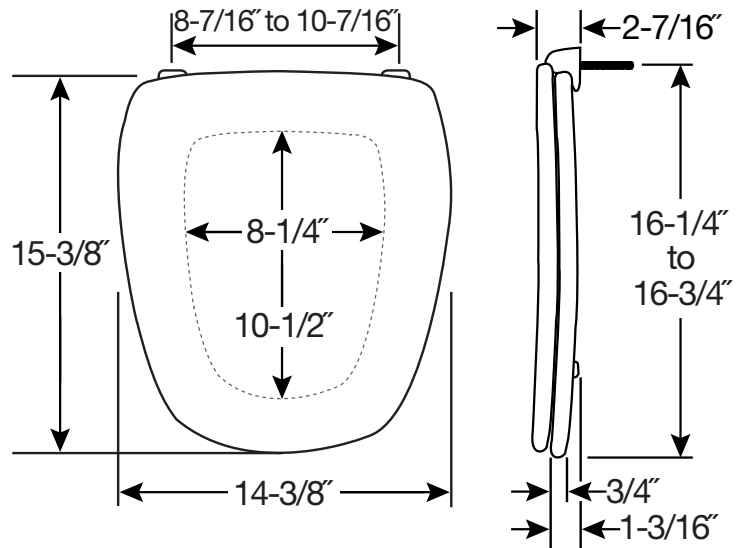

RESIDENTIAL ENAMELED WOOD TOILET SEAT

FEATURES:

- **Precision Seat Fit™**
1/2" front-to-back adjustability provides the perfect bowl fit
- **8-7/16" to 10-7/16" Bolt Spread**
Fits American Standard® Norwall F2090 bowls

SPECIFICATIONS:

- Size:** Round
- Material:** Enameled Wood
- Style:** Closed Front with Cover
- Ring Bumpers:** Two
- Hinges:** Plastic
- Hardware:** Non-Corroding Bolts and Nuts
- Fits:** American Standard® Norwall F2090 Bowls